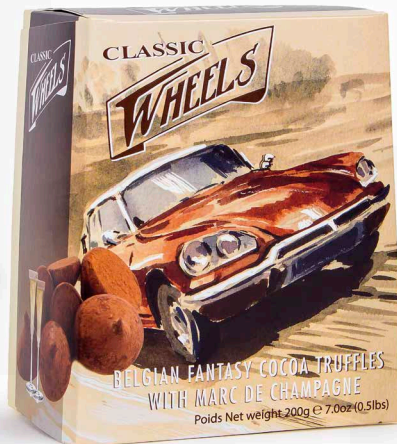

- 404010: Milk with whole Hazelnuts 400g
- 404011: Dark with whole Almonds 400g
- 404014: Milk 400g
- 404015: Dark 400g

Looking for the ultimate indulgent chocolate experience? Reach for a giant Classic Wheels chocolate tablet. Perfect for sharing and gifting!

DISPLAY
GIANT TABLETS

COCOA DUSTED TRUFFLES

- 402522: Original 200g
- 402523: Champagne 200g
- 402524: Orange 200g
- 402525: Cocoa Nibs 200g

Cocoa dusted truffles with a slow melting rich filling and dusted with high quality cocoa powder. Timeless and perfect for every occasion!