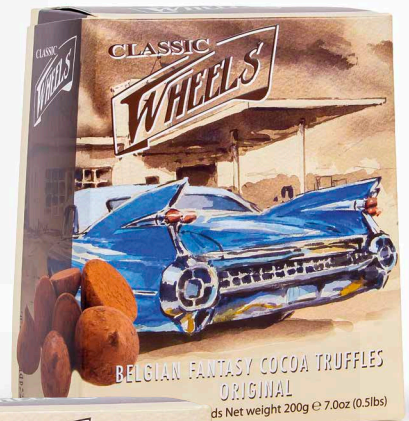

COCOA DUSTED TRUFFLES

- 402522: Original 200g
- 402523: Champagne 200g
- 402524: Orange 200g
- 402525: Cocoa Nibs 200g

Cocoa dusted truffles with a slow melting rich filling and dusted with high quality cocoa powder. Timeless and perfect for every occasion!