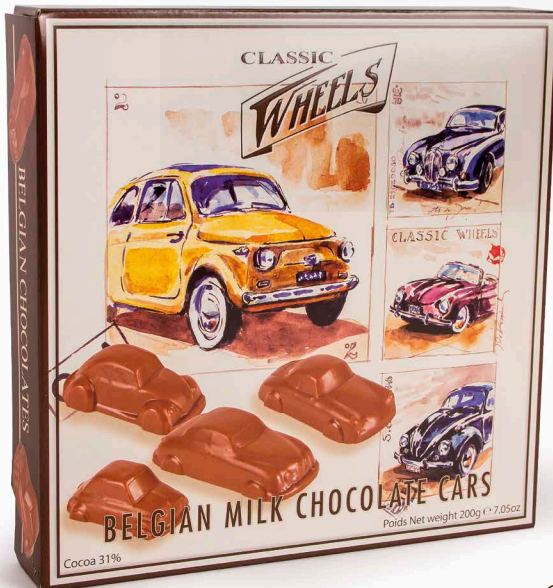

MIXED TRUFFLES

402533: Mixed Truffles 200g

TIN MIXED TRUFFLES

404485: Mixed Truffles 200g
Selection of 2 different tin designs.

TIN CHOCOLATE CARS

404009:
Milk Chocolate Cars with
Hazelnut filling 200g.
Selection of 2 different
tin designs.

Delicious chocolate cars with Belgian milk
chocolate and creamy hazelnut filling.
These 4 different retro cars are
heavenly sweet temptations!

CHOCOLATE CARS

900209:
Milk Chocolate Cars with
Hazelnut filling 200g