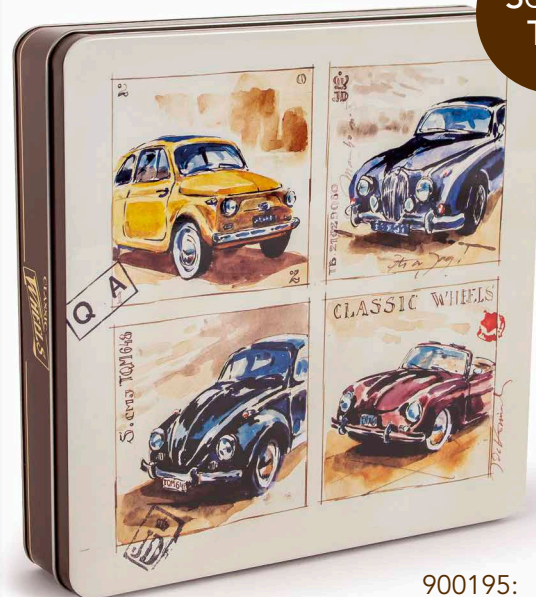

GIFT
BOXES

203739:
Wheels gift box,
big empty

The perfect present
for friends & family!

900188:
Red Cars

900189:
Race Car

SMALL
TINS

Wonderful designed tins with stunning water paintings evoking the glamour of the early 50's era.

900194:
Lady in Red

900195:
Favorite Cars

SQUARE
TINS

203665: Wheels
shopping bag
full color

Side A

Side B

DISPLAY
MATERIAL

403009:
Display filled with
chocolate cars
59 x 38 x 172 cm
(145 x 900209)