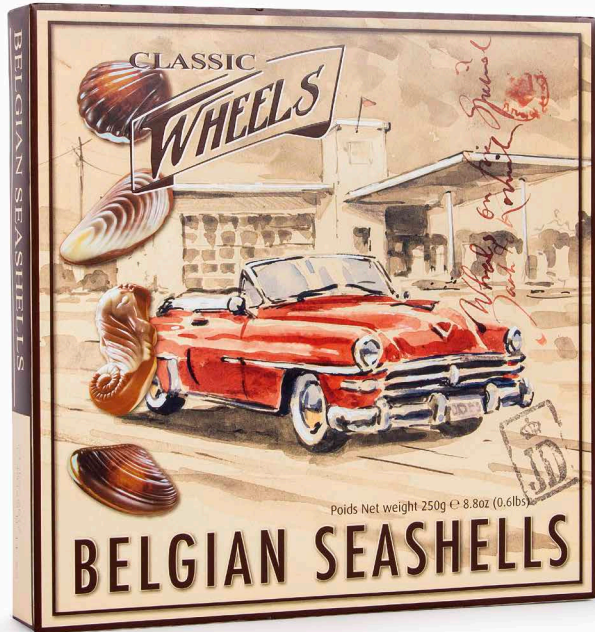

SEASHELLS

402486: Seashells 250g

3 colour exquisite Belgian chocolate seashells with a fine, seductive hazelnut filling of roasted hazelnuts.